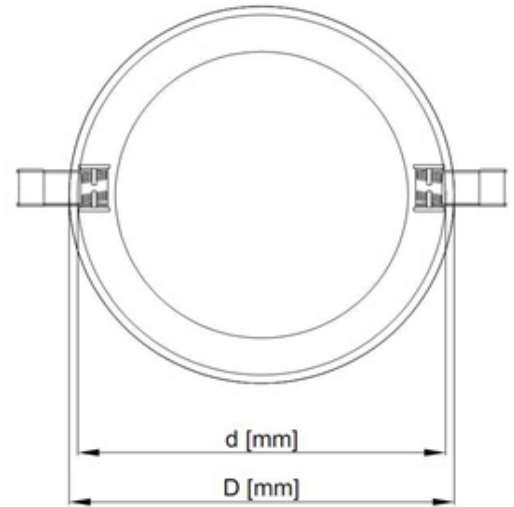

DIMENSIONS:

DESCRIPTION	WIDTH W(MM)	HEIGHT H(MM)	CUTOUT D(MM)
8W	145	30	125
12W	180	30	160
18W	240	30	220

PHYSICAL DATA:

BODY SHAPE	ROUND
BODY COLOUR	WHITE
BODY FINISH	ALUMINIUM
DIFFUSER COLOUR	OPAL
DIFFUSER MATERIAL	POLYCARBONATE