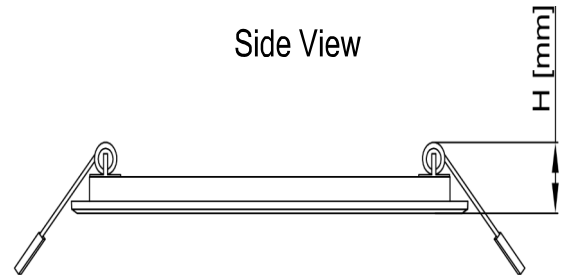

DIMENSIONS:

DESCRIPTION	WIDTH W(MM)	HEIGHT H(MM)	CUTOUT D(MM)
8W	145	30	125
12W	180	30	160
18W	240	30	220

PHYSICAL DATA:

BODY SHAPE	ROUND
BODY COLOUR	WHITE
BODY FINISH	ALUMINIUM
DIFFUSER COLOUR	OPAL
DIFFUSER MATERIAL	POLYCARBONATE