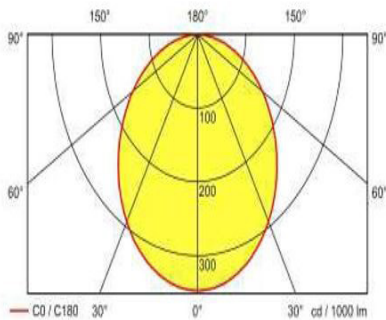

PHOTOMETRIC DATA

Aeroslim 8W Natural White

Aeroslim 12W Natural White