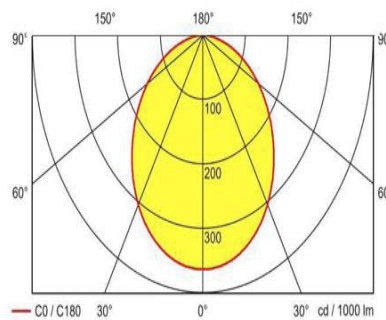

DIMENSIONS:

DESCRIPTION	WIDTH W(MM)	HEIGHT H(MM)	CUTOUT D(MM)
8W	145	30	125
12W	180	30	160
18W	240	30	220

PHYSICAL DATA:

BODY SHAPE	ROUND
BODY COLOUR	WHITE
BODY FINISH	ALUMINIUM
DIFFUSER COLOUR	OPAL
DIFFUSER MATERIAL	POLYCARBONATE

PHOTOMETRIC DATA

Aeroslim 8W Natural White

Aeroslim 12W Natural White

Aeroslim 18W Natural White