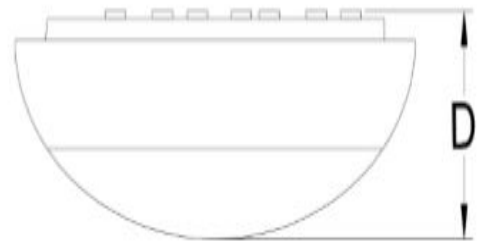

Top View

DIMENSIONS:

DESCRIPTION	HEIGHT (MM)	DEPTH D(MM)
	100	320

Side View

PHYSICAL DATA:

BODY SHAPE	ROUND
BODY COLOUR	WHITE-CHROME
BODY FINISH	POWDER COATED
DIFFUSER COLOUR	WHITE OPAL
DIFFUSER MATERIAL	POLYCARBONATE