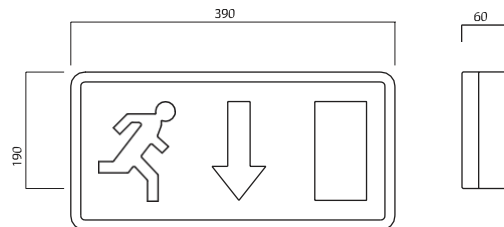

ORDER CODE	DESCRIPTION
AL-ARCEMSLED	LED Emergency Exit Sign White Trim - Arrow Down
Accessories	
AL-ARC-LGD-U	ARCA LED Legend Up
AL-ARC-LGD-D	ARCA LED Legend Down
AL-ARC-LGD-L	ARCA LED Legend Left
AL-ARC-LGD-R	ARCA LED Legend Right