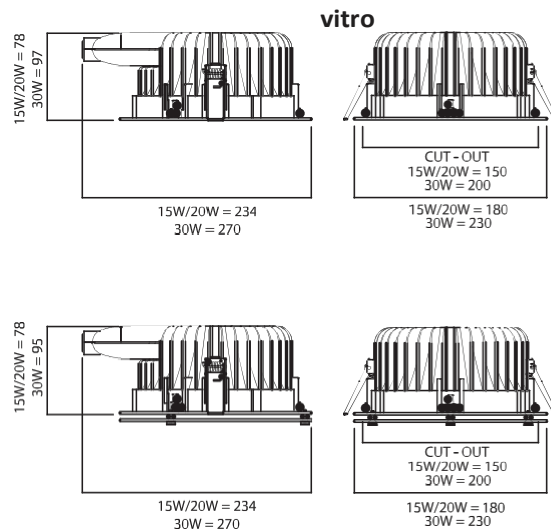

OPTIONS

- Emergency (maintained 3 hours) version available.

Add suffix /EM

ORDER CODE	DESCRIPTION
AL-VIT15LED-840	LED Downlight 1100 Lumen 4000K
AL-VIT 20LED-840	LED Downlight 1500 Lumen 4000K
AL-VIT 30LED-840	LED Downlight 2300 Lumen 4000K
WITH DROP GLASS	
AL-VIT 15LED-840-DG	LED Downlight 1100 Lumen, with Drop Glass, 4000K
AL-VIT 20LED-840-DG	LED Downlight 1500 Lumen, with Drop Glass, 4000K
AL-VIT 30LED-840-DG	LED Downlight 2300 Lumen, with Drop Glass, 4000K