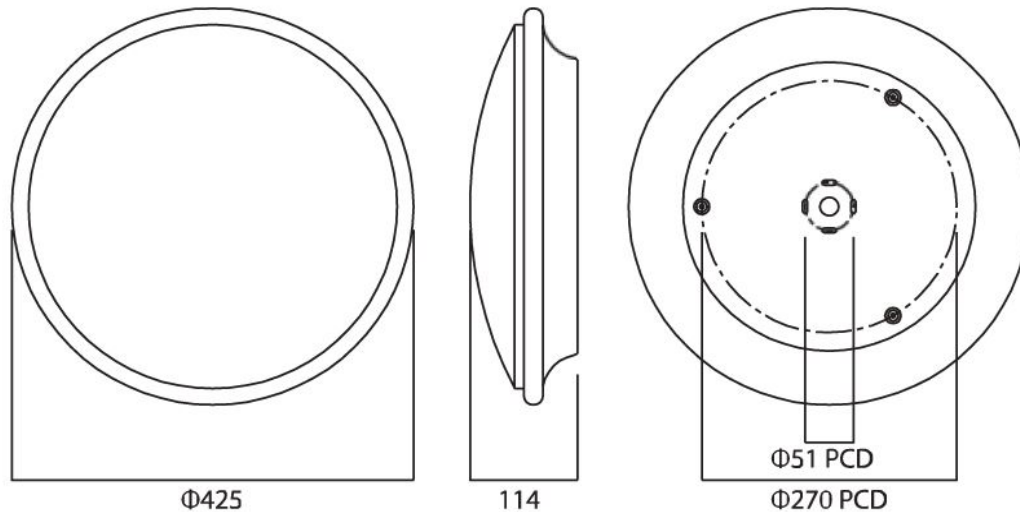

ARAD INDOOR LIGHTING

PRIME FEATURES:

- EMERGENCY / MICROWAVE SENSOR OPTIONAL
- CORRIDOR FUNCTION AVAILABLE
- 100 LM/W
- SURFACE MOUNT
- OPAL ACRYLIC DIFFUSER
- OSRAM DRIVER

ORBIS LED

APPLICATION

PART NUMBER	DESCRIPTION	POWER [W]	LUMEN	COLOUR TEMPERATURE
AL-ORBLE22-WO-850K	IP40 BULK HEAD WHITE/OPAL	22	2200	5000K
AL-ORBLE22-CO-850K	IP40 BULK HEAD CHROME/OPAL	22	2200	5000K

DESCRIPTION	DEEP [MM]	WIDTH [MM]
	425	114

PHYSICAL DATA:

BODY SHAPE	RECTANGULAR
BODY COLOUR	WHITE
BODY FINISH	SELF-EXTINGUISHING MATERIAL
DIFFUSER COLOUR	TRANSPARENT
DIFFUSER MATERIAL	POLYCARBONATE