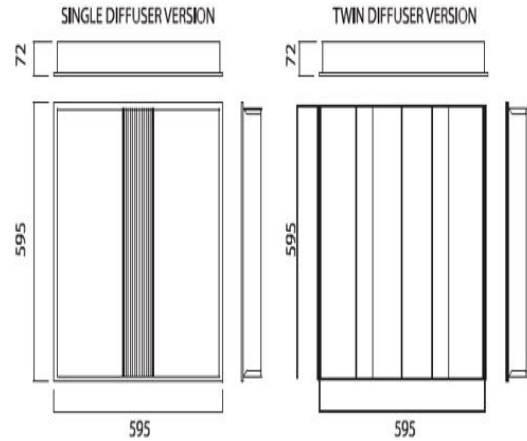

DESCRIPTION	WIDTH W(MM)	DEEP D(MM)
LANUGO	595	72

PHYSICAL DATA:

BODY SHAPE	SQUARE
BODY COLOUR	WHITE
BODY FINISH	STEEL
DIFFUSER COLOUR	WHITE
DIFFUSER MATERIAL	METAL GRILL

PHOTOMETRIC: