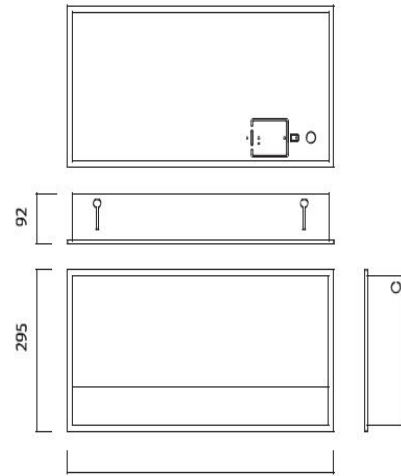

WHAT YOU NEED TO KNOW:

SPECIFICATION:

Input Voltage	220-250AC
INPUT FREQUENCY[HZ]	50-60
DRIVERS	OSRAM
CRI	≥80
LIFE[H]	50,000 HOURS
OPERATING TEMP	-25 ° TO 45 °
IP RATING	IP40
WARRANTY	5 YEARS

30W = 595
60W = 1195

DIMENSIONS:

DESCRIPTION	WIDTH W(MM)	DEEP D(MM)
30W	595	92
60W	1195	92

PHYSICAL DATA:

BODY SHAPE	RECTANGULAR
BODY COLOUR	WHITE
BODY FINISH	STEEL
DIFFUSER COLOUR	CHROME
DIFFUSER MATERIAL	ALUMINIUM