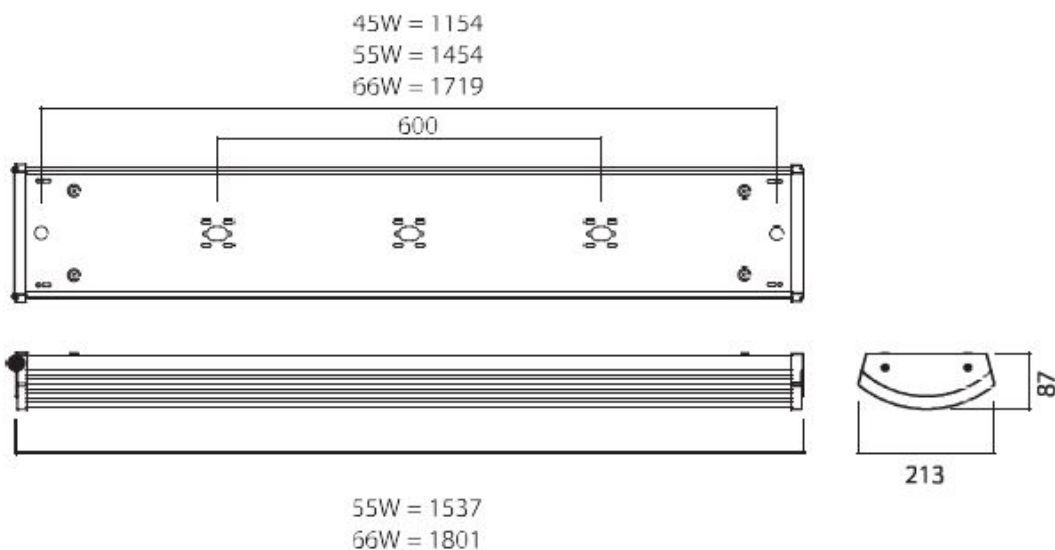

DESCRIPTION	LENGTH L(MM)	WIDTH W(MM)	DEEP D(MM)
45W	1236	213	87
55W	1537	213	87
66W	1801	213	87

PHYSICAL DATA:

BODY SHAPE	RECTANGULAR
BODY COLOUR	WHITE
BODY FINISH	STEEL
DIFFUSER COLOUR	PRISMATIC CLEAR
DIFFUSER MATERIAL	POLYCARBONATE