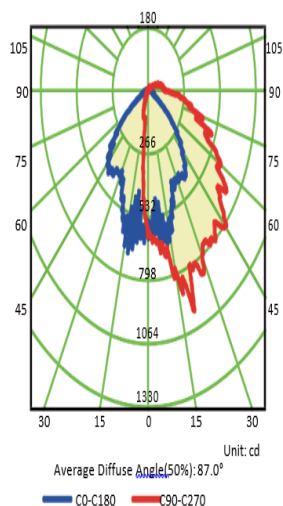

Photo-metrics Data