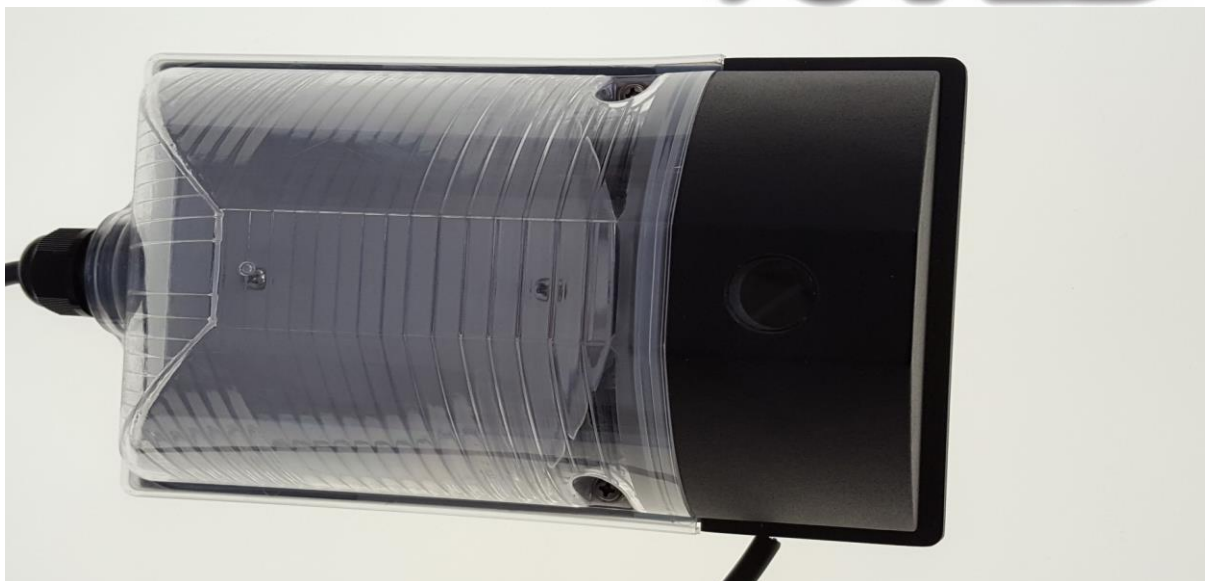

17W WALL MOUNT

Specifications

- ▶ 5000 k Colour Temperature, Lumen [Lm] 1445-1700
- ▶ Input Voltage [V] 120-277VAC, Output Voltage [V] 30-42VDC
- ▶ Power Factor >0.95
- ▶ Beam Angle 120°, CRI ≥82
- ▶ Lumileds luxeon 3030 LED, Efficiency[lm/W] 85-100lm/W
- ▶ Lifespan (Hrs) ≥50000Hrs
- ▶ Dimensions[mm] L212.94*W139.3*H89.
- ▶ IP 65, Operating Temperature Range -25°C to 65°C
- ▶ 5 Years Warranty

Ordering Information

Order Code	Descriptions
AL-WALLPACK30	30WATT LED WALL PACK COL 5500K

Technical Drawing

Features

- ▶ Sealed die-casting profile for outdoor applications
- ▶ Consumes 17W to replace 120W Incandescent
- ▶ 25W to replace 50W HID
- ▶ Lumen output from 1600-2200lm
- ▶ Polycarbonate optical lens with UV stabilizers
- ▶ Built-in UL class 2 driver, and 120V/277V photocell
- ▶ UL/CUL listed and DLC qualified