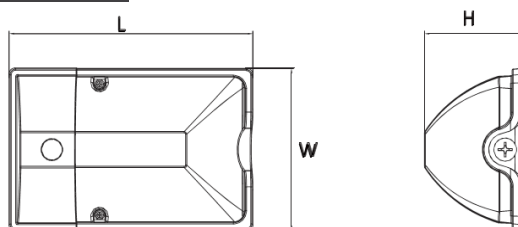

17W WALL MOUNT

Specifications

- ▶ 5000 k Colour Temperature, Lumen [Lm] 1445-1700
- ▶ Input Voltage [V] 120-277VAC, Output Voltage [V] 30-42VDC
- ▶ Power Factor >0.95
- ▶ Beam Angle 120°, CRI ≥82
- ▶ Lumileds luxeon 3030 LED, Efficiency[lm/W] 85-100lm/W
- ▶ Lifespan (Hrs) ≥50000Hrs
- ▶ Dimensions[mm] L212.94*W139.3*H89.
- ▶ IP 65, Operating Temperature Range -25°C to 65°C
- ▶ 5 Years Warranty

Ordering Information

Order Code	Descriptions
AL-WALLPACK30	30WATT LED WALL PACK COL 5500K

Technical Drawing

Features

- ▶ Sealed die-casting profile for outdoor applications
- ▶ Consumes 17W to replace 120W Incandescent
- ▶ 25W to replace 50W HID
- ▶ Lumen output from 1600-2200lm
- ▶ Polycarbonate optical lens with UV stabilizers
- ▶ Built-in UL class 2 driver, and 120V/277V photocell
- ▶ UL/CUL listed and DLC qualified

Photo-metrics Data

PACKING DRAWING