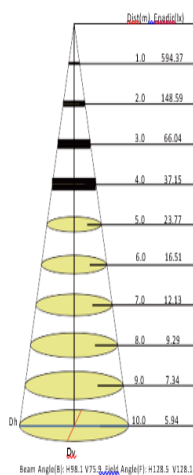

17W WALL MOUNT

Specifications

- ▶ 5000 k Colour Temperature, Lumen [Lm] 1445-1700
- ▶ Input Voltage [V] 120-277VAC, Output Voltage [V] 30-42VDC
- ▶ Power Factor >0.95
- ▶ Beam Angle 120°, CRI ≥82
- ▶ Lumileds luxeon 3030 LED, Efficiency[lm/W] 85-100lm/W
- ▶ Lifespan (Hrs) ≥50000Hrs
- ▶ Dimensions[mm] L212.94*W139.3*H89.
- ▶ IP 65, Operating Temperature Range -25°C to 65°C
- ▶ 5 Years Warranty

Ordering Information

Order Code	Descriptions
AL-WALLPACK30	30WATT LED WALL PACK COL 5500K

Technical Drawing

Features

- ▶ Sealed die-casting profile for outdoor applications
- ▶ Consumes 17W to replace 120W Incandescent
- ▶ 25W to replace 50W HID
- ▶ Lumen output from 1600-2200lm
- ▶ Polycarbonate optical lens with UV stabilizers
- ▶ Built-in UL class 2 driver, and 120V/277V photocell
- ▶ UL/CUL listed and DLC qualified

Photo-metrics Data

PACKING DRAWING