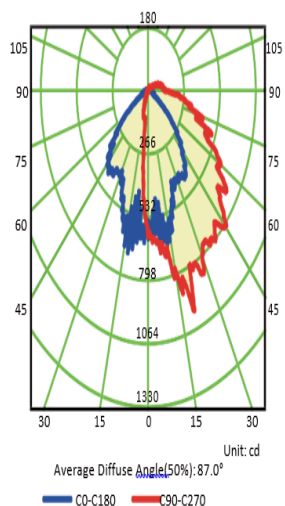

Photo-metrics Data