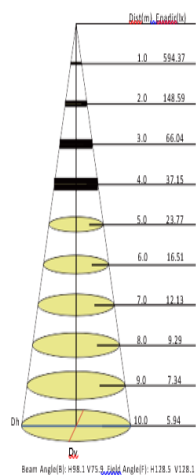

17W WALL MOUNT

Specifications

- ▶ 5000 k Colour Temperature, Lumen [Lm] 1700
- ▶ Input Voltage [V] 120-277VAC, Output Voltage [V] 30-42VDC
- ▶ Power Factor >0.95
- ▶ Beam Angle 120°, CRI ≥82
- ▶ Lumileds luxeon 3030 LED, Efficiency[lm/W] 100lm/W
- ▶ Lifespan (Hrs) ≥50000Hrs
- ▶ Dimensions[mm] L212.94*W139.3*H89.
- ▶ IP 65, Operating Temperature Range -25°C to 65°C
- ▶ 5 Years Warranty

Ordering Information

Order Code	Descriptions
AL-WALLPACK17	17WATT LED WALL PACK COL 5000K

Technical Drawing

Features

- ▶ Sealed die-casting profile for outdoor applications
- ▶ Consumes 17W to replace 120W Incandescent
- ▶ UL/CUL listed and DLC qualified
- ▶ Lumen output from 1700lm
- ▶ Polycarbonate optical lens with UV stabilizers
- ▶ Built-in UL class 2 driver, and 120V/277V photocell

Photo-metrics Data

PACKING DRAWING

Auraled UK Limited: Unit 2 Cromwell Trading Estate, Cromwell Road, Bredbury, Stockport SK6 2RF, Tel:0161-4942118, Email: Sales@auraled.co.uk