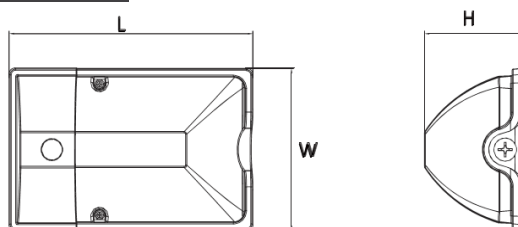

17W WALL MOUNT

Specifications

- ▶ 5000 k Colour Temperature, Lumen [Lm] 1700
- ▶ Input Voltage [V] 120-277VAC, Output Voltage [V] 30-42VDC
- ▶ Power Factor >0.95
- ▶ Beam Angle 120°, CRI ≥82
- ▶ Lumileds luxeon 3030 LED, Efficiency[lm/W] 100lm/W
- ▶ Lifespan (Hrs) ≥50000Hrs
- ▶ Dimensions[mm] L212.94*W139.3*H89.
- ▶ IP 65, Operating Temperature Range -25°C to 65°C
- ▶ 5 Years Warranty

Ordering Information

Order Code	Descriptions
AL-WALLPACK17	17WATT LED WALL PACK COL 5000K

Technical Drawing

Features

- ▶ Sealed die-casting profile for outdoor applications
- ▶ Consumes 17W to replace 120W Incandescent
- ▶ UL/CUL listed and DLC qualified
- ▶ Lumen output from 1700lm
- ▶ Polycarbonate optical lens with UV stabilizers
- ▶ Built-in UL class 2 driver, and 120V/277V photocell