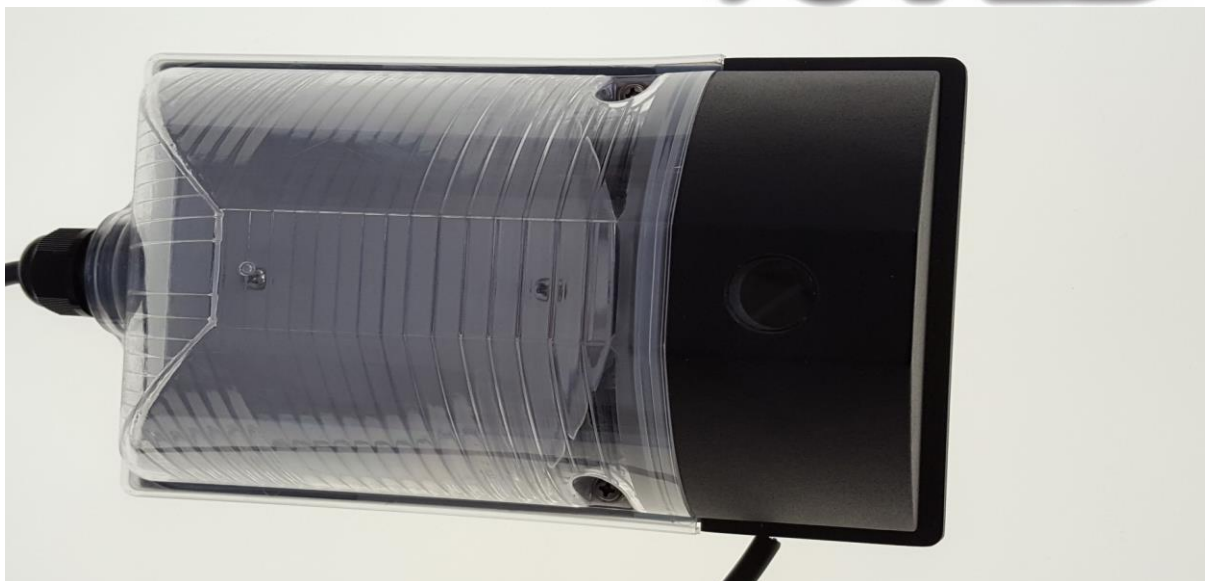

17W WALL MOUNT

Specifications

- ▶ 5000 k Colour Temperature, Lumen [Lm] 1700
- ▶ Input Voltage [V] 120-277VAC, Output Voltage [V] 30-42VDC
- ▶ Power Factor >0.95
- ▶ Beam Angle 120°, CRI ≥82
- ▶ Lumileds luxeon 3030 LED, Efficiency[lm/W] 100lm/W
- ▶ Lifespan (Hrs) ≥50000Hrs
- ▶ Dimensions[mm] L212.94*W139.3*H89.
- ▶ IP 65, Operating Temperature Range -25°C to 65°C
- ▶ 5 Years Warranty

Ordering Information

Order Code	Descriptions
AL-WALLPACK17	17WATT LED WALL PACK COL 5000K

Technical Drawing

Features

- ▶ Sealed die-casting profile for outdoor applications
- ▶ Consumes 17W to replace 120W Incandescent
- ▶ UL/CUL listed and DLC qualified
- ▶ Lumen output from 1700lm
- ▶ Polycarbonate optical lens with UV stabilizers
- ▶ Built-in UL class 2 driver, and 120V/277V photocell