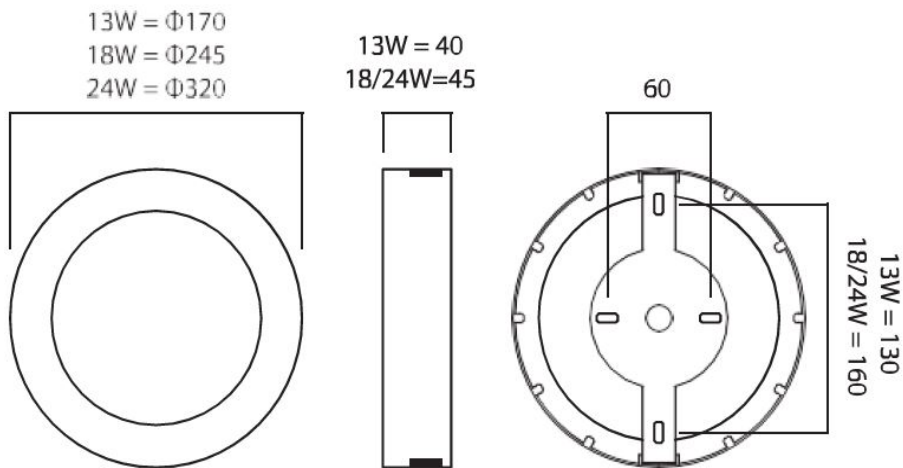

SURFACE AEROSLIM

WHAT YOU NEED TO KNOW:

SPECIFICATION:

Input Voltage	220-240AC
INPUT FREQUENCY[HZ]	50-60
DRIVERS	OSRAM
CRI	≥80
LIFE[H]	50,000 HOURS
OPERATING TEMP	-25 ° TO 45 °
IP RATING	IP40
WARRANTY	5 YEARS

DIMENSIONS:

DESCRIPTION	HEIGHT L(MM)	DEEP D(MM)
13W	40	170
18W	45	245
24W	45	320

PHYSICAL DATA:

BODY SHAPE	ROUND
BODY COLOUR	WHITE
BODY FINISH	POLYCARBONATE
DIFFUSER COLOUR	OPAL
DIFFUSER MATERIAL	ACRYLIC