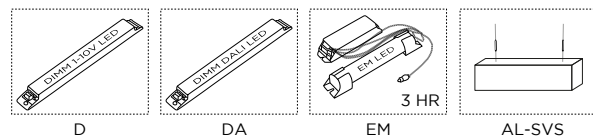

Options

AuraLED UK Ltd

Unit 2, Cromwell Trading Estate
Cromwell Road, Bredbury, Stockport, SK6 2RF