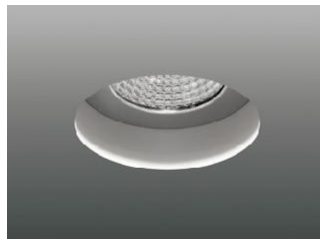

Plaster-In Kit

Kit includes:-
Plaster-in collar, mesh, eight drywall screws

Bezel Finish

TA200/WH
White bezel

TA200/CH
Chrome bezel

TA200/BA
Brushed aluminium bezel

Product Variation
Various colours available on request

Accessories

TA206
Glass scatter dome

TA220 BLUE
Blue hi-light

TA220 FROST
Frost hi-light

Product Variation
Various colours available on request

TA240
Clear glass

TA241
Centre etched glass

TA242
Etched glass