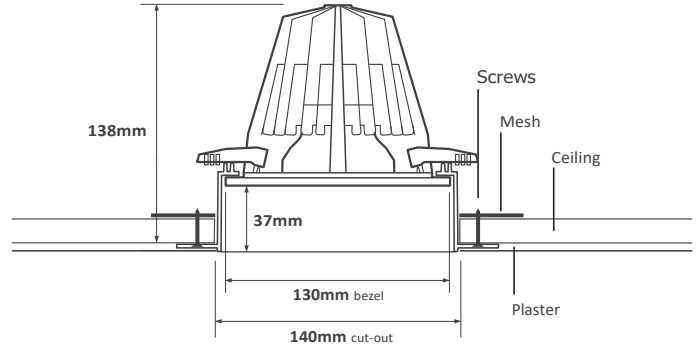

Plaster-In Kit

Kit includes:-
Plaster-in collar, mesh, eight drywall screws

Bezel Finish

TA200/WH
White bezel

TA200/CH
Chrome bezel

TA200/BA
Brushed aluminium bezel

Product Variation
Various colours available on request