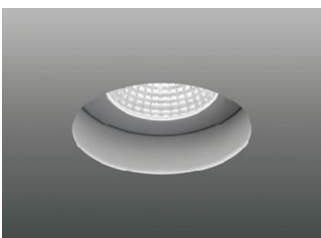

Plaster-In Kit

Kit includes:-
Plaster-in collar, mesh, eight drywall screws

Bezel Finish

TA200/WH
White bezel

TA200/CH
Chrome bezel

TA200/BA
Brushed aluminium bezel

Product Variation
Various colours available on request

Accessories

TA206
Glass scatter dome

TA220 BLUE
Blue hi-light

TA220 FROST
Frost hi-light

Product Variation
Various colours available on request

TA240
Clear glass

TA241
Centre etched glass

TA242
Etched glass