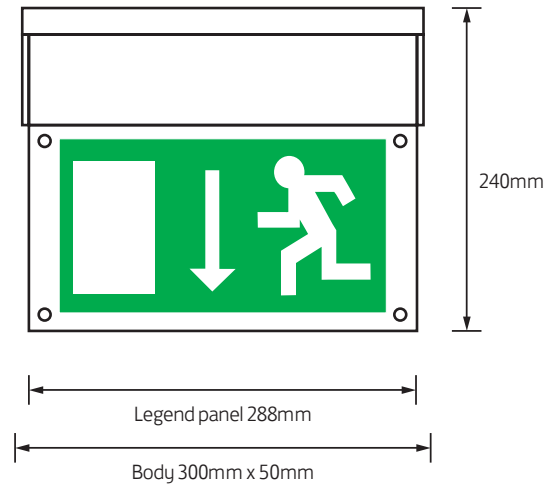

Features

- ▶ Maintained or non-maintained operation
- ▶ 15 x High intensity LEDs for bright, even illumination of legend
- ▶ Double sided acrylic legend panels conform to requirements of EU signs directive
- ▶ Wall mounting bracket
- ▶ Compact lamp / gear housing compared with conventional light sources
- ▶ Self-test version available

Technical Drawing

Ordering Information

Model Ref.	Bezel Finish	Rated Duration	Recharge Time	Typical Lifetime
LXS003	Brushed Aluminium	3hr	24hr	50,000hr

Please select from the options below.

/S	Self-test upgrade
LXSLR	Reversible left / right legend