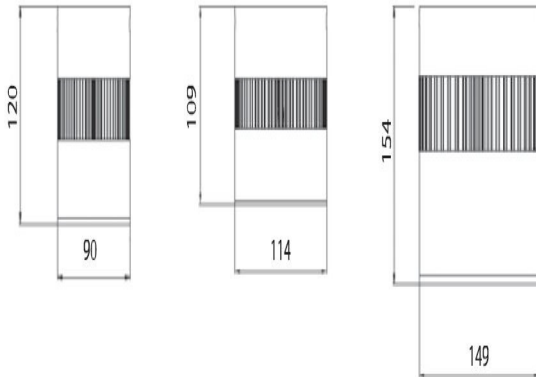

## APPLICATION

PART NUMBER	DESCRIPTION	POWER [W]	LUMEN	COLOUR TEMPERATURE
AL-SCI10/20/30LED-840	SURFACE MOUNTED DOWNLIGHT	10 W 20 W 30 W	750 1500 2300	4000K 4000K 4000K

SCIO LED

**WHAT YOU NEED TO KNOW:****SPECIFICATION:**

**DIMENSIONS:**

---

<b>DESCRIPTION</b>	<b>HEIGHT L(MM)</b>	<b>WIDTH W(MM)</b>
<b>10W</b>	<b>120</b>	<b>90</b>
<b>20W</b>	<b>109</b>	<b>114</b>
<b>30W</b>	<b>154</b>	<b>149</b>

**PHYSICAL DATA:**

---

<b>BODY SHAPE</b>	<b>CYLINDRICAL</b>
<b>BODY COLOUR</b>	<b>WHITE</b>
<b>BODY FINISH</b>	<b>ALUMINIUM</b>
<b>DIFFUSER COLOUR</b>	<b>FROSTED</b>
<b>DIFFUSER MATERIAL</b>	<b>POLYCARBONATE</b>