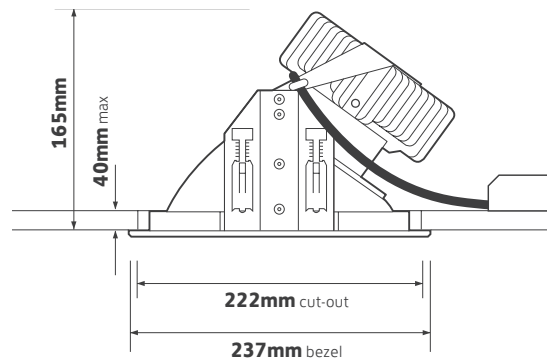

Features

- ▶ Fixed die-cast bezel finished in white
- ▶ Satin etched reflector
- ▶ Optimised thermal management system
- ▶ Up to 2613 lumen output
- ▶ Choice of colour temperatures
- ▶ Life 60,000 hours (L70)
- ▶ Dimming and emergency conversion options

Technical Drawing

Ordering Information

Model Ref.	Colour Temperature		Control Gear Options	
	830	840	Fixed Output	/T+DALI
93.1100	•	•	•	•
93.2000	•	•	•	•
93.3000	•	•	•	•

Options

Please select from the options below.