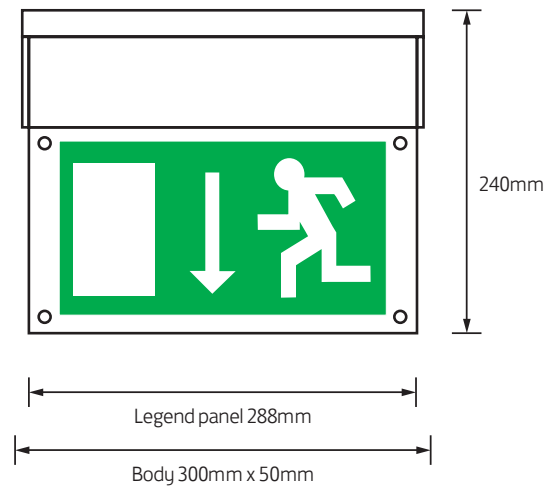

## Features

- ▶ Maintained or non-maintained operation
- ▶ 15 x High intensity LEDs for bright, even illumination of legend
- ▶ Double sided acrylic legend panels conform to requirements of EU signs directive
- ▶ Ceiling mounting bracket
- ▶ Compact lamp / gear housing compared with conventional light sources
- ▶ Self-test version available

## Technical Drawing